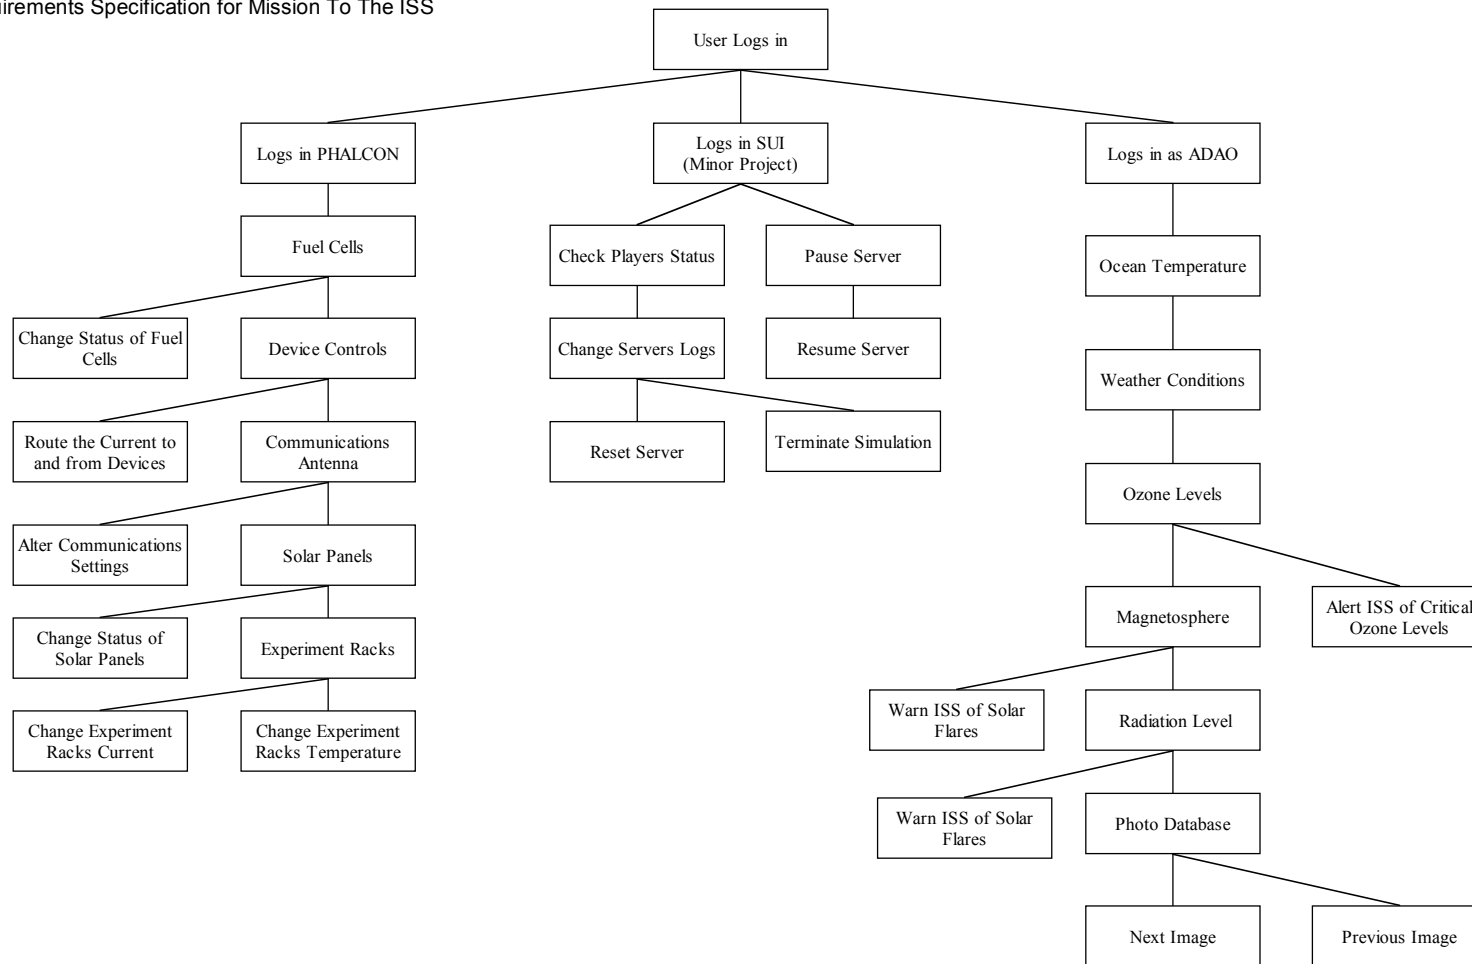

Appendix A – 5. Gane and Sarson's Data Flow Diagram Level 2 (ADAO Client (from DFD Level 1))

Appendix A – 7 Structure Chart

**Appendix A – 8 Yourdon and Coad Context Level Diagram on PHALCON
(For Greater Clarity of PHALCON)**

Appendix A – 9 Yourdon and Coad Context Level Diagram on ADAO
(For Greater Clarity of ADAO)